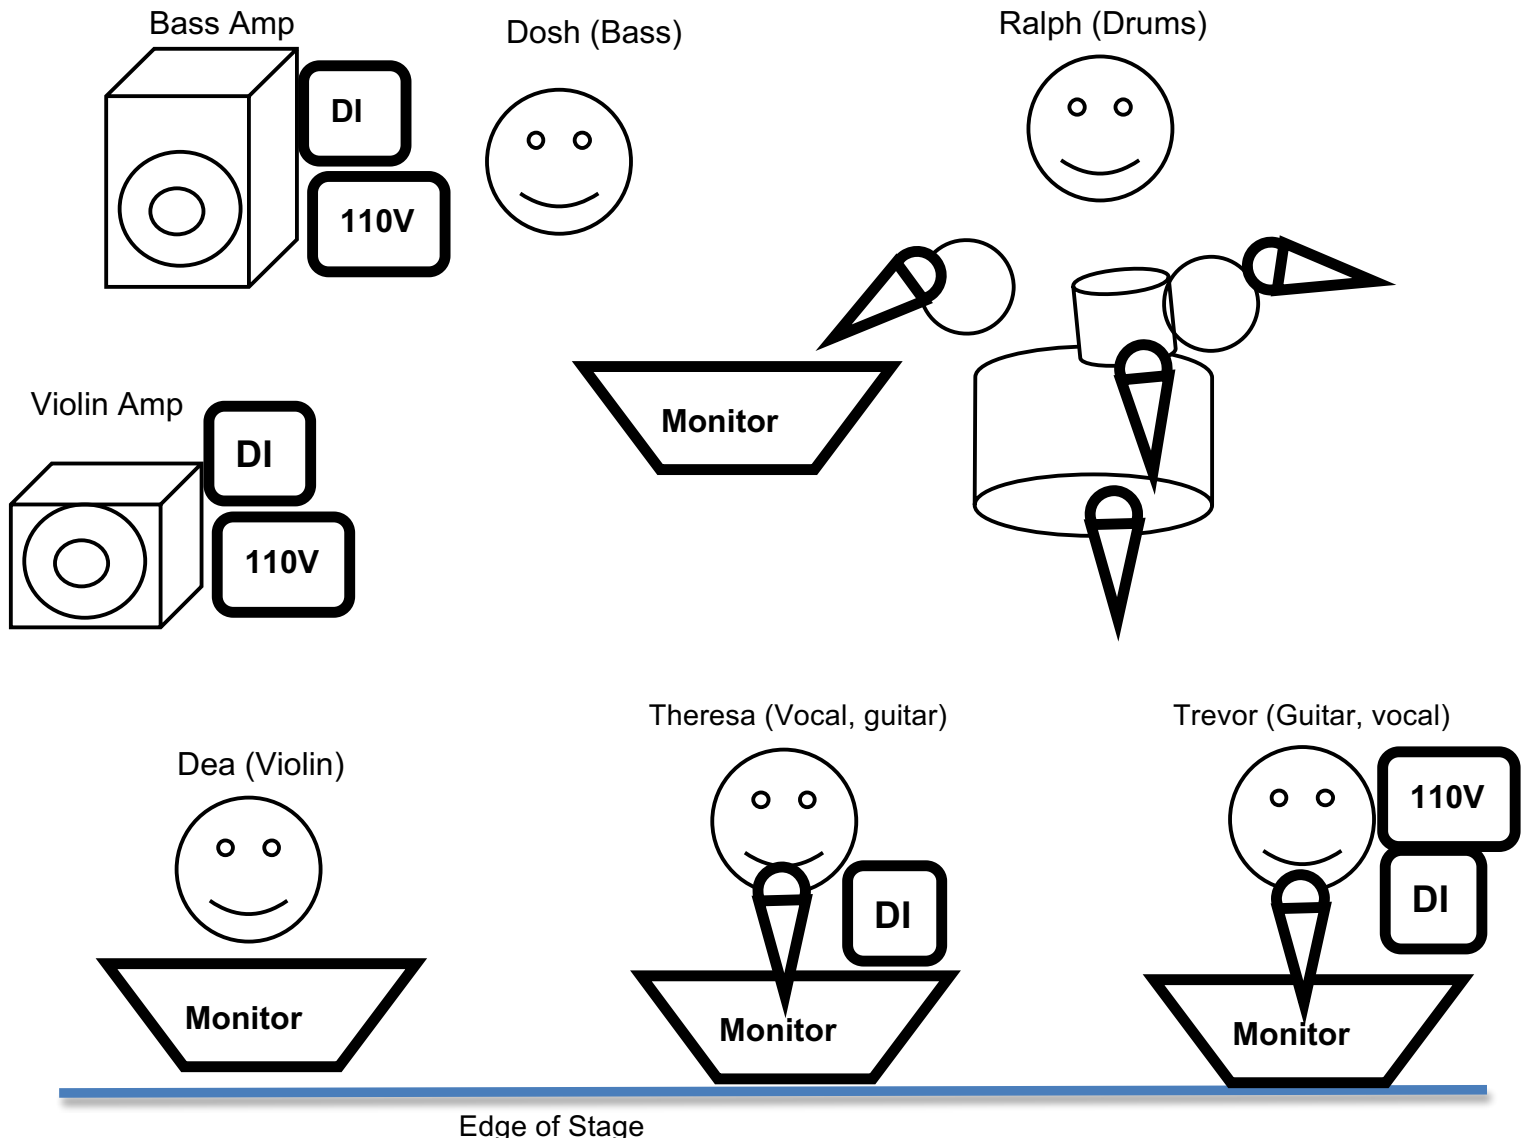

Cornflower Blue Stage Plot 2017

Venue Provides All Items in Bold Plus PA + operator. Details:

- Dosh (Bass):
 - **Monitor, 110V power, DI (XLR)** for Bass Amp.
- Theresa (vocal/guitar):
 - **Monitor, Vocal Mic & stand, DI (1/4")** for acoustic guitar.
- Dea (violin):
 - **Monitor, 110V power, mic stand and DI (XLR)** for violin Amp.
- Ralph (drums):
 - **Monitor, Mics for 4 piece drum kit.**
- Trevor (vocal/guitar):
 - **Monitor, Vocal Mic & stand, 110V power, DI (XLR)** for guitar processor. No guitar amp.
- **Notes:** We can share monitors on small stages.